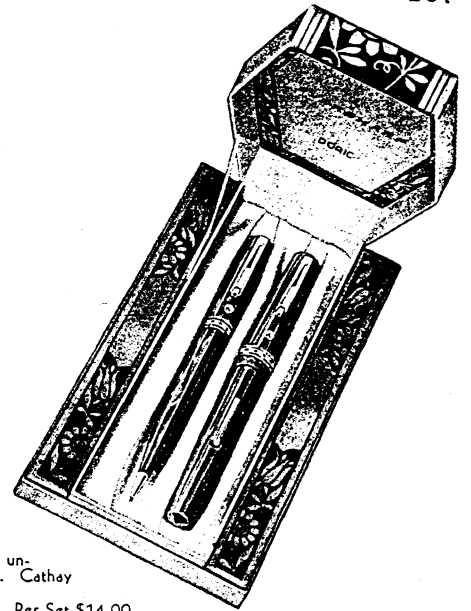

EVERSHARP

PENS DORIC PENCILS

LADIES' PEN AND PENCIL SETS

Oriental Black Pearl, With Ring
Illustration below Shows Actual Size

Ladies' Eversharp Doric pen and pencil set in Burma Pearl color. In place of a clip this pen and pencil have perfectly proportioned gold-filled rings. An exquisitely designed shield has been placed on the cap on which your initials can be engraved. Unconditionally guaranteed for life.

No. K8804 Per Set $14.00

CATHAY PEARL—LIGHT IRIDESCENT GREEN

Same description as above, except Color. No. K8805 Per Set $14.00
In gold and black, champagne lined gift boxes.

PEN AND PENCIL SETS

Cathay Pearl—Light Iridescent Green
Illustration below Shows Actual Size

Short clip Eversharp Doric pen and pencil set in Cathay color. The short clips permit the set to be carried deep in the pocket or the purse. An ideal set for the lady or the gentleman. The pen has the famous interchangeable point feature while the pencil has propel, repel, expel action. Like all Doric sets this is unconditionally guaranteed for life. Cathay is a light green and silver. No. K8806 Per Set $14.00

KASHMIR PEARL—JADE GREEN AND BLACK BLENDED

Same description as above, except color. No. K8807 Per Set $14.00
In gold and black, champagne lined gift box.

Engraving Charge

Your initials engraved on clip in Doric style 50c. List, per clip.

THE WORLD'S MOST BEAUTIFUL PEN AND PENCIL

Your Choice of Colors

- Oriental Black Pearl.
- Flashing Black Ebony.
- Morocco Pearl—Ruby Red and Black.
- Kashmir Pearl—Jade Green and Black.
- Cathay Pearl—Light Iridescent Green.

MOROCCO PEARL PEN AND PENCIL SET